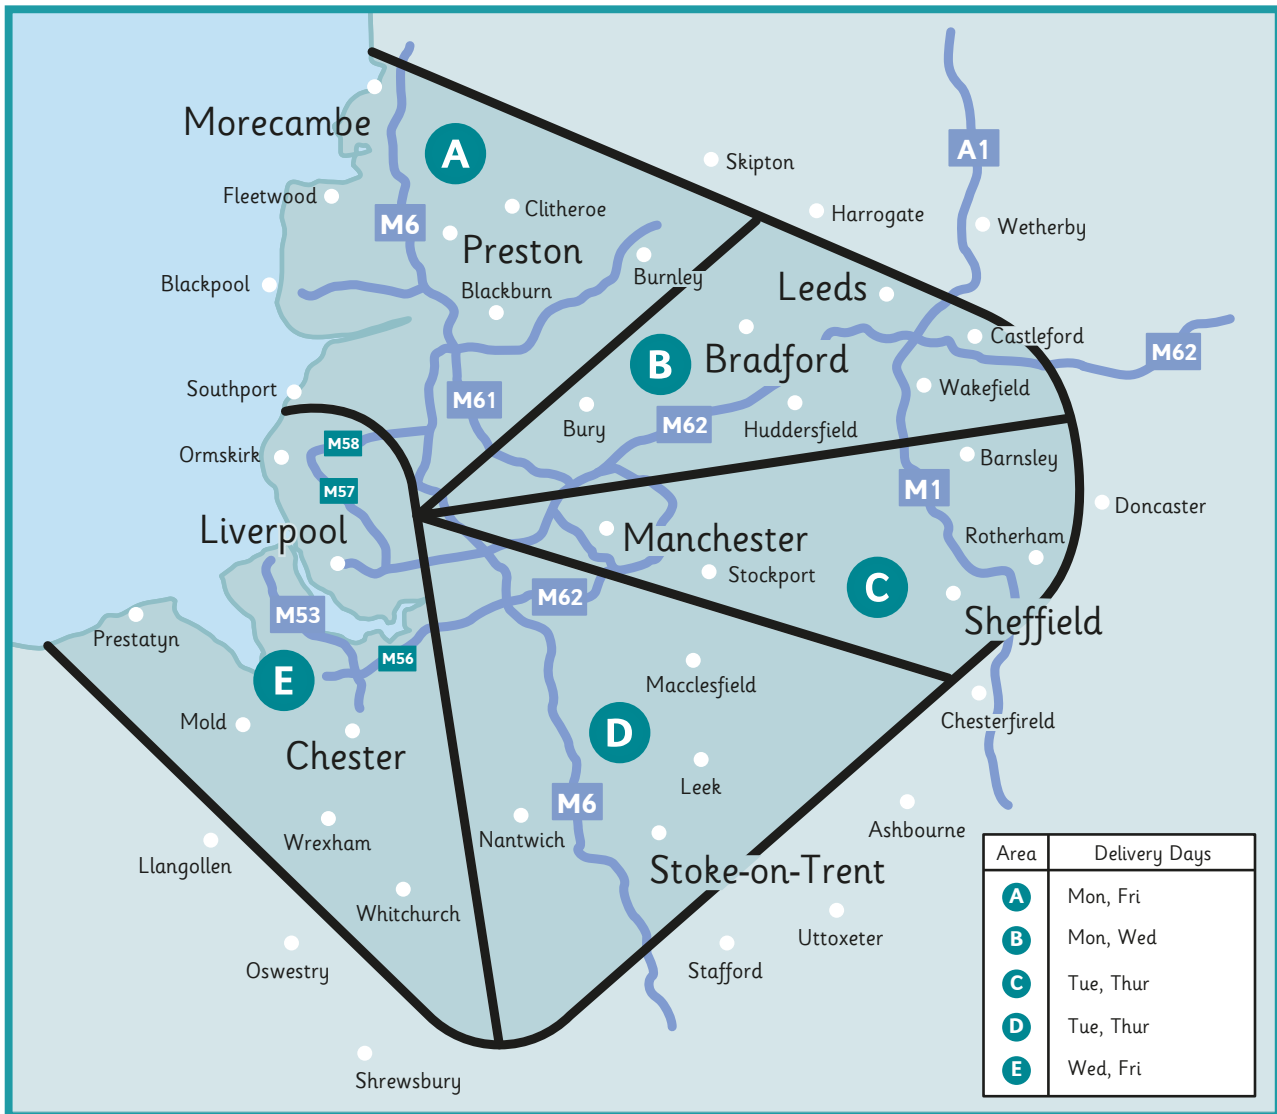

Tel: +44 (0)1744 612844 Fax: +44(0)1744 694250 Email: sales@universalarches.com Web: www.universalarches.com

**UNIVERSAL
ARCHES**

Leading the way through
Quality and Service

Delivery

We offer a free collection and delivery service twice a week to the areas indicated below. To avoid multiple handling of frames which can occur with external couriers, all our deliveries outside of this area are made by a dedicated transport company. Our carriage costs are based on weight, size and location - ensuring your frame price remains competitive. Your frames will always be securely and carefully packaged for transportation.